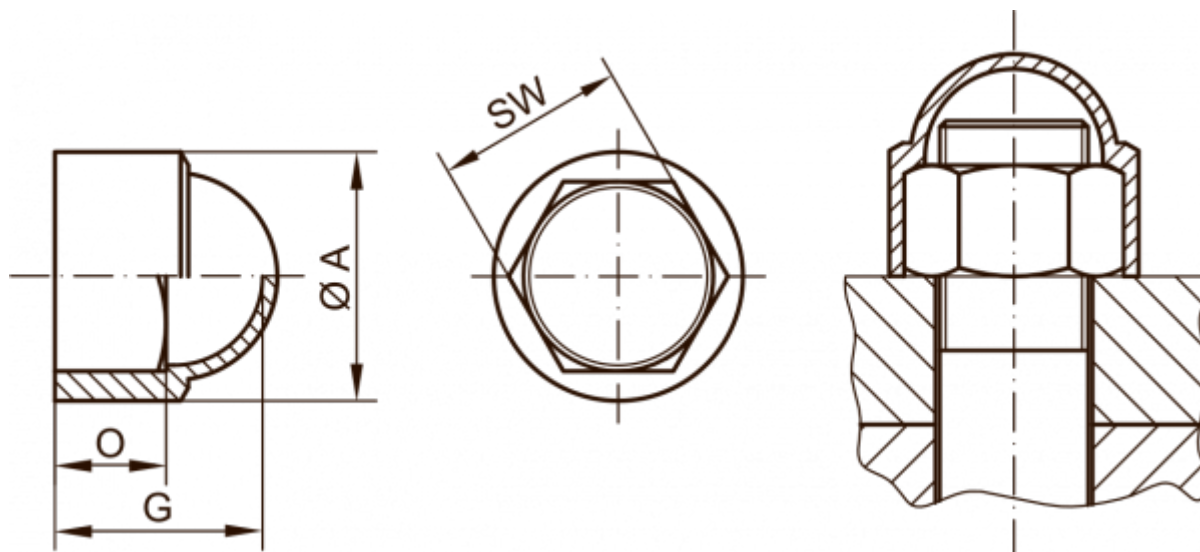

Article number: 59GPN10001073

Description: KLEE Cap for nut GPN 1000 / 1073 - NV 19

Measures

A	= 23.6
For	= M12x1,5 - M12
G	= 20
O	= 11
SW (Spanner width)	= 19